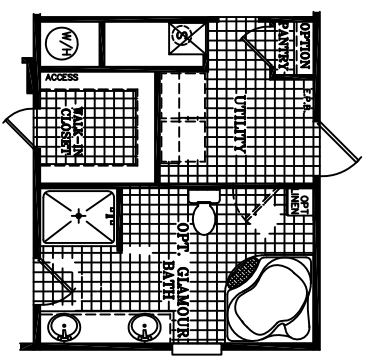

HITCH-END

60'-0"

DATE:	06/24/2015	TOTAL:	1,780 ft ²	UNIT SPECIFICATIONS:	DRAWING/MODEL NUMBER:
VERSION	C		LIVING SPACE:		
REFERENCE:	M163	PORCH:	0 ft ²	LEGEND EXPRESS	32' X 64'
				3260163LGX	
				Scotbilt HOMES, INC.	