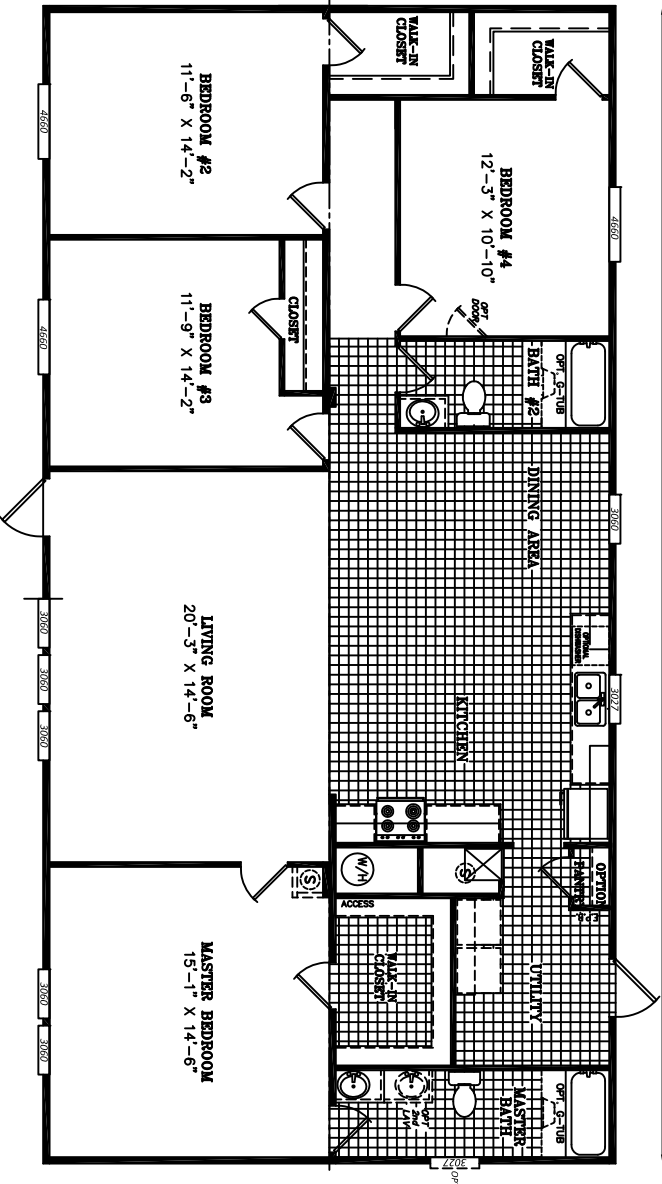

HITCH-END

60'-0"

DATE:	06/24/2015	TOTAL:	1,780 ft ²	UNIT SPECIFICATIONS:	DRAWING/MODEL NUMBER:
VERSION	C		LIVING SPACE:		
REFERENCE:	M163	PORCH:	0 ft ²	LEGEND EXPRESS	32' X 64'
				3260163LGX	
				Scotbilt HOMES, INC.	