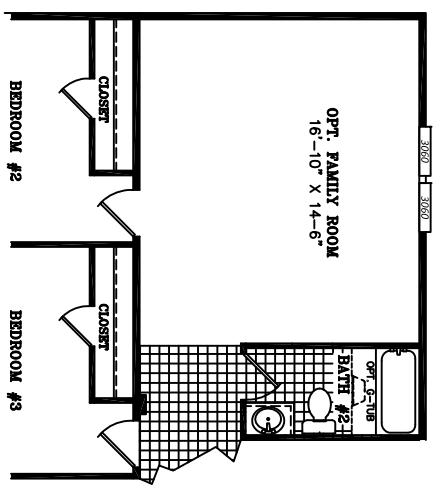

HITCH-END

60'-0"

DATE:	06/24/2015	TOTAL:	1,780 ft ²	UNIT SPECIFICATIONS:	DRAWING/MODEL NUMBER:
VERSION	C		LIVING SPACE:		
REFERENCE:	M163	PORCH:	0 ft ²	LEGEND EXPRESS	32' X 64'
				3260163LGX	
				Scotbilt HOMES, INC.	