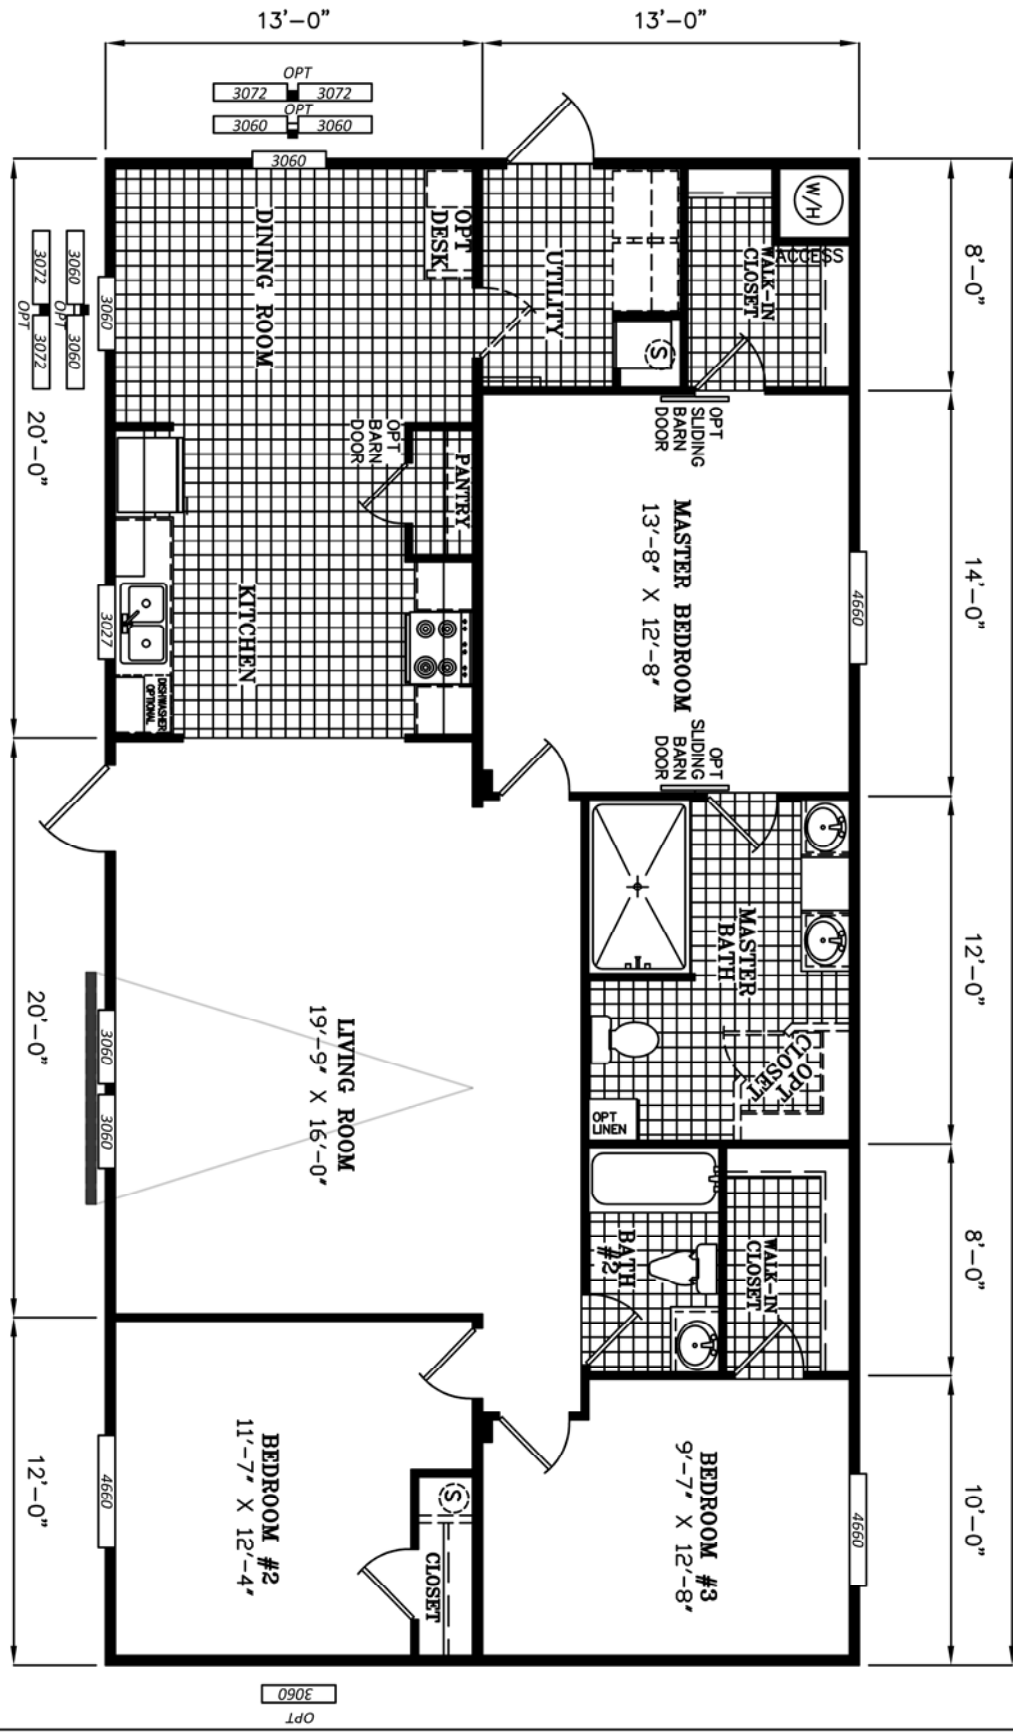

DATE: 08/10/2018
VERSION: A
REFERENCE: M321

AREA
TOTAL: 1,352 ft²
LIVING SPACE: 1,352 ft²
PORCH: 0 ft²

UNIT SPECIFICATIONS:
GRAND SLAM
28' X 56'
3 BEDROOM / 2 BATH

DRAWING/MODEL NUMBER:
2852321GSM

Scotbilt
HOMES, INC.

HITCH-END