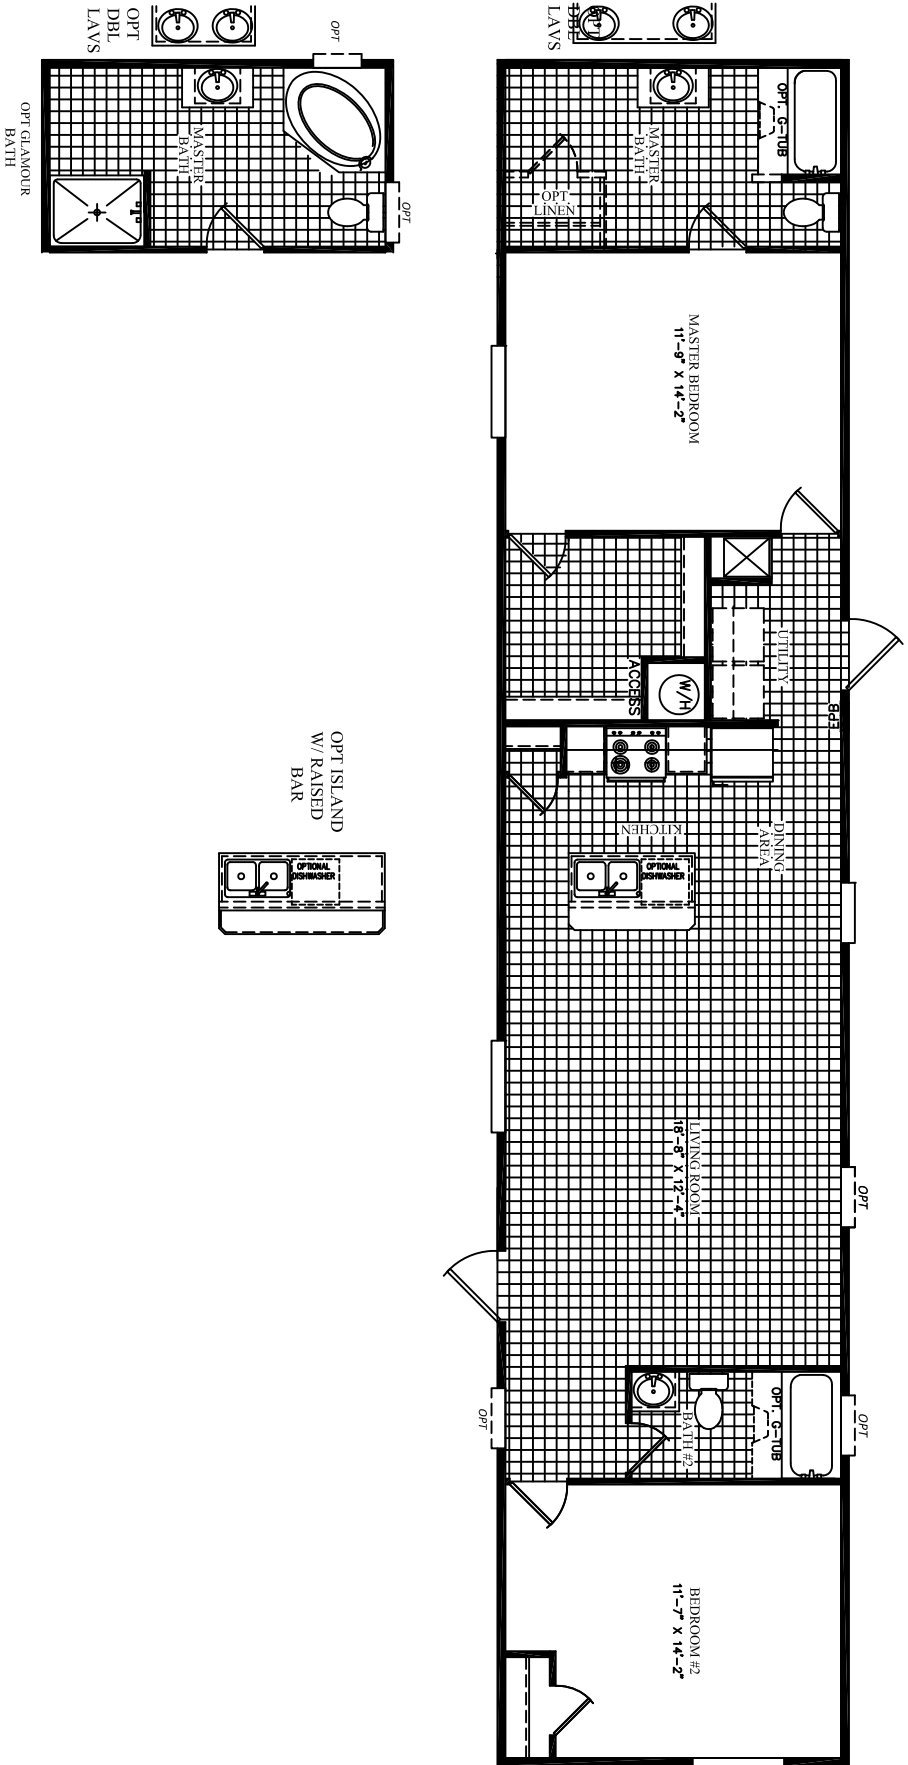

HITCH-END

72'-0"

DATE:	04/12/2016	UNIT SPECIFICATIONS:	HOME RUN 16' X 76' 2 BEDROOM / 2 BATH	DRAWING/MODEL NUMBER:	16722226HRN	Scotbilt HOMES, INC.
VERSION	A					
REFERENCE:	M226	TOTAL:	1,068 ft ²			
AREA		LIVING SPACE:	1,068 ft ²			
		PORCH:	0 ft ²			