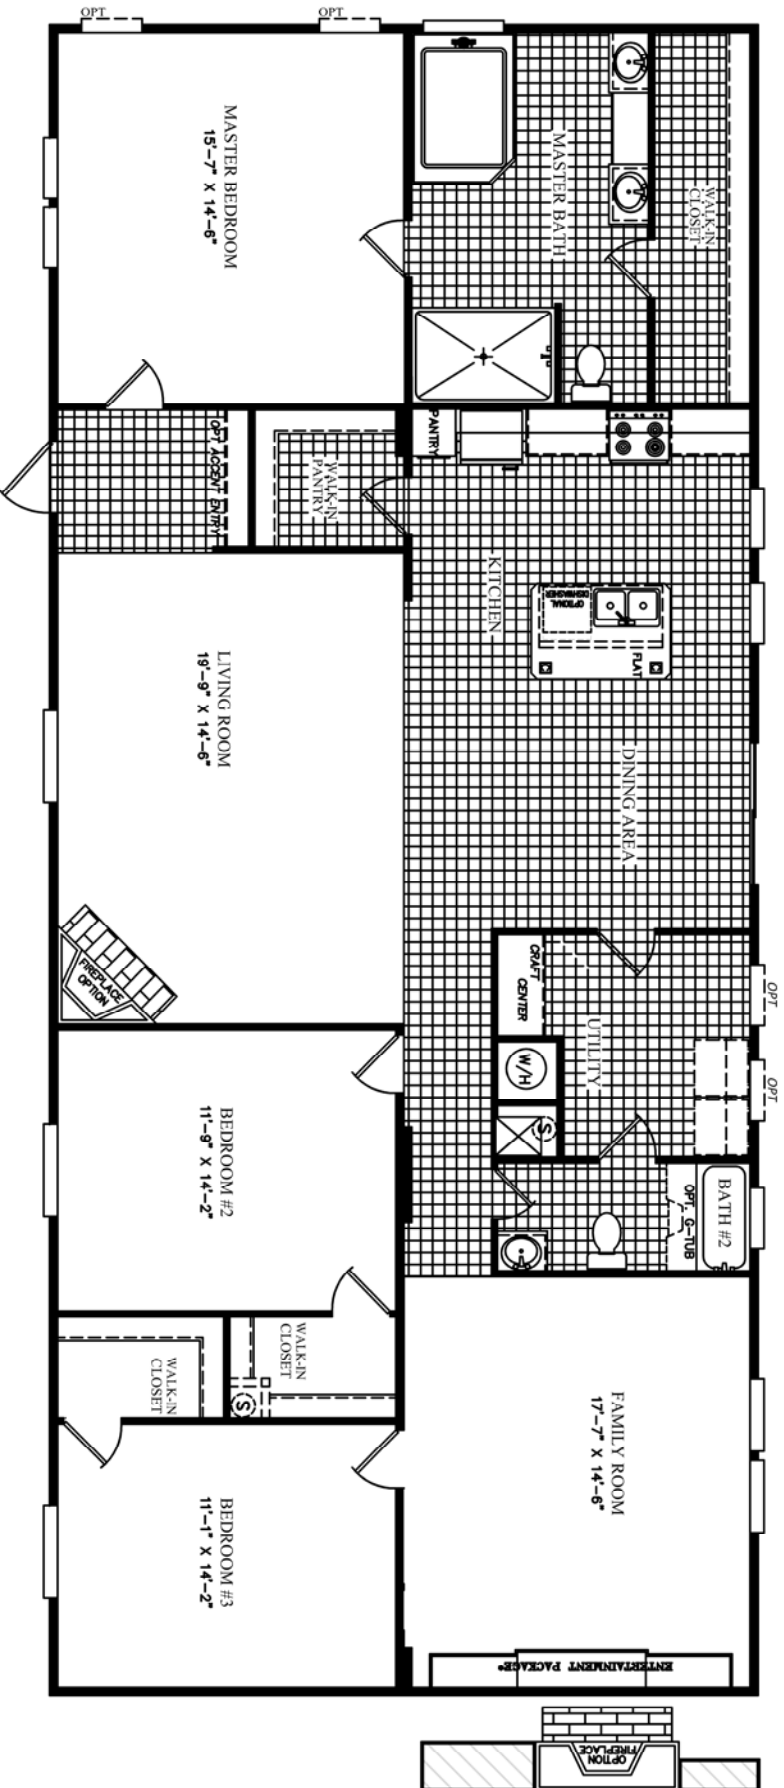

HITCH-END

7'0"-0"

17' DORMER

10' DORMER

DATE:	07/15/2016	UNIT SPECIFICATIONS:	DRAWING/MODEL NUMBER:
VERSION:	C	SCOTBILT SPECIAL	3270239SBS
REFERENCE:	M239	32' X 74' / 2 BATH	
AREA		TOTAL:	2,076 ft ²
LIVING SPACE:		2,076 ft ²	
PORCH:			