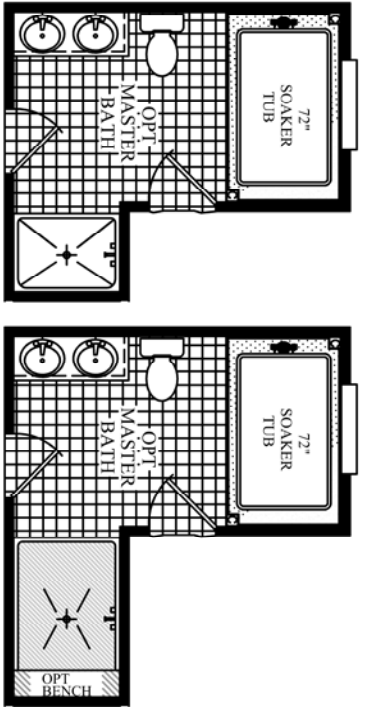

HITCH-END

56'-0"

OPT

- ⊙ PENDENT LIGHTING
- ⊙ RECESSED LIGHTING
- ⊙ HINGED ROOF NOT AVAILABLE IN WZ2 AND WZ3

DATE: 08/22/2013
 VERSION: D
 REFERENCE: M004

AREA	
TOTAL:	1456 ft ²
LIVING SPACE:	1456 ft ²
PORCH:	0 ft ²

UNIT SPECIFICATIONS:
FREEDOM
 28' X 60'
 3 BEDROOM / 2 BATH

DRAWING/MODEL NUMBER:
 2856004FDM

Scotbilt
 HOMES, INC.