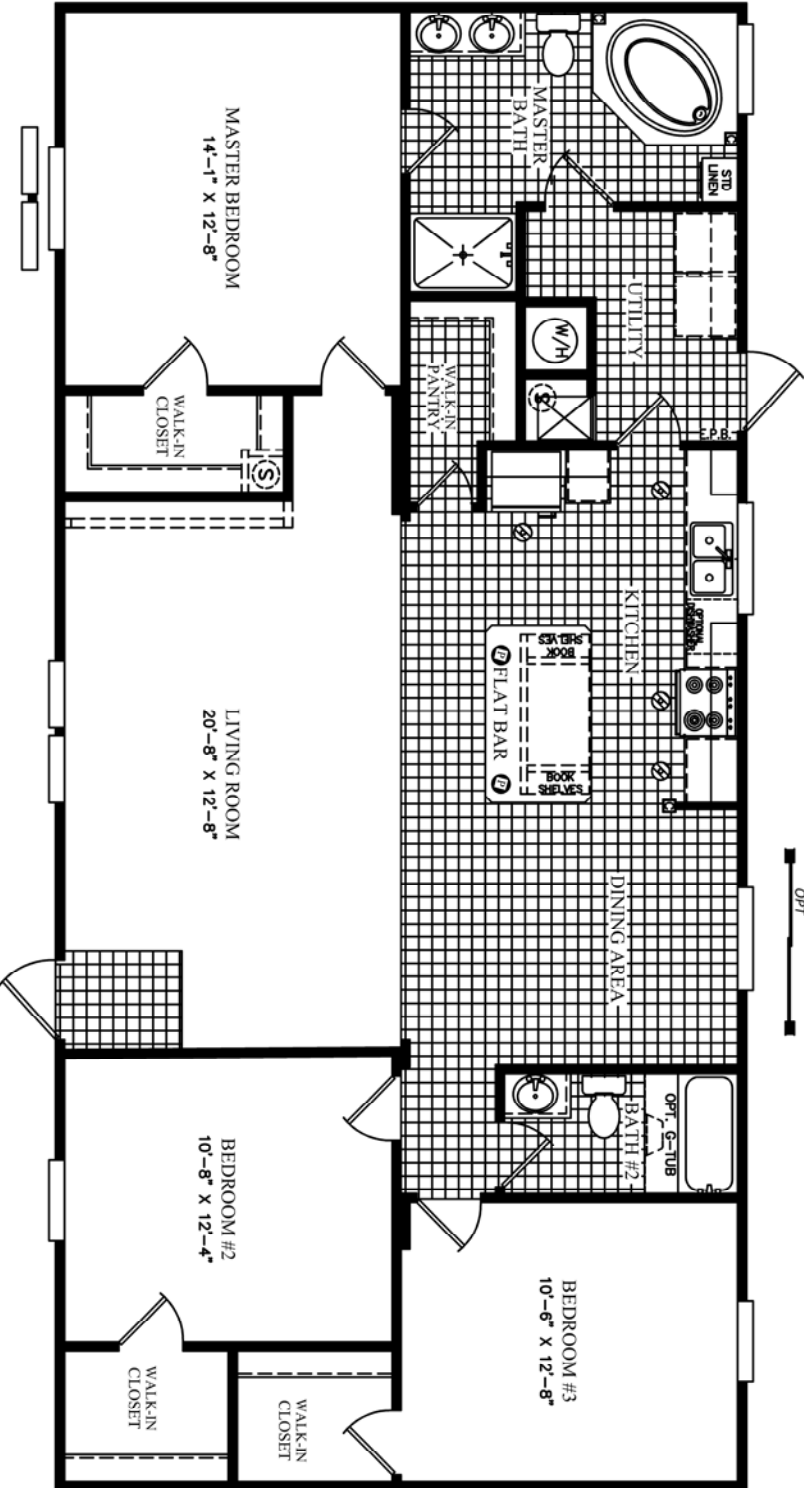

HITCH-END

56'-0"

OPT

- ⊙ PENDENT LIGHTING
- ⊙ RECESSED LIGHTING
- ⊙ HINGED ROOF NOT AVAILABLE IN WZ2 AND WZ3

DATE: 08/22/2013
 VERSION: D
 REFERENCE: M004

AREA	
TOTAL:	1456 ft ²
LIVING SPACE:	1456 ft ²
PORCH:	0 ft ²

UNIT SPECIFICATIONS:
FREEDOM
 28' X 60'
 3 BEDROOM / 2 BATH

DRAWING/MODEL NUMBER:
 2856004FDM

Scotbilt
 HOMES, INC.