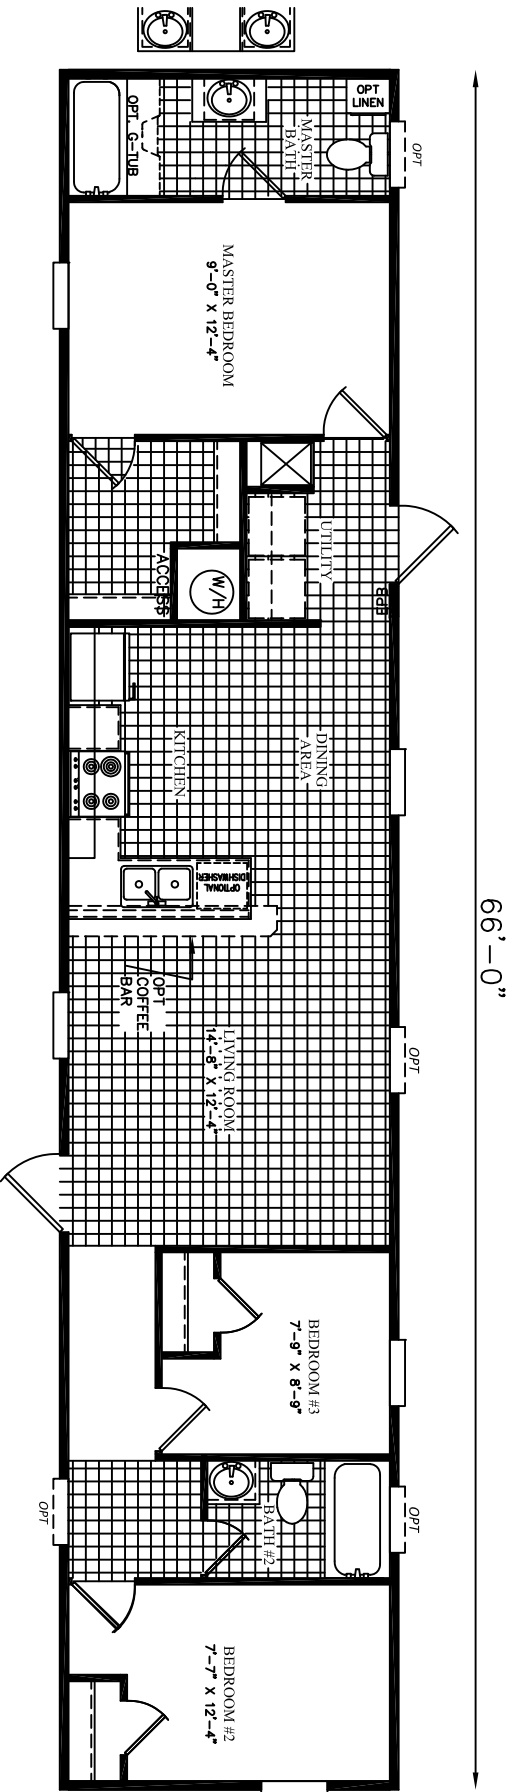

HITCH-END

GARDEN TUB N/A
WITH DBL LAVS

*UPDRAFT FURNACE
NOT AVAILABLE

DATE:	02/01/2016	AREA	TOTAL:	858 ft ²	UNIT SPECIFICATIONS:	HOME RUN 14' X 70' 3 BEDROOM / 2 BATH	DRAWING/MODEL NUMBER:	1466208HRN	Scotbilt HOMES, INC.
VERSION	C		LIVING SPACE:	858 ft ²				PORCH:	
REFERENCE:	M208								