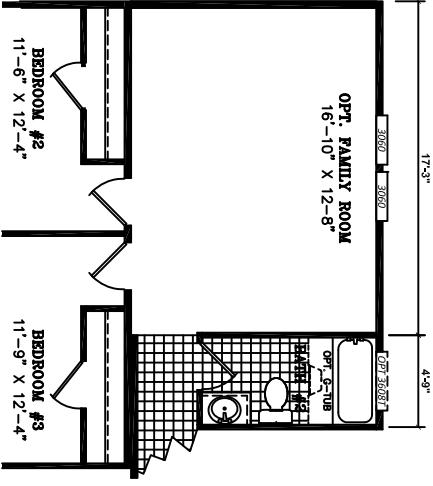

DATE:	2-17-2019	TOTAL:	1,560 ft²	UNIT SPECIFICATIONS:	DRAWING/MODEL NUMBER:
VERSION	K - 3-12-2020	LIVING SPACE:	1,560 ft²	LEGEND EXPRESS	
REFERENCE:	MO32	PORCH:	0 ft²	4 BEDROOM / 2 BATH	2860032L GX

ScotBilt
HOMES, INC.