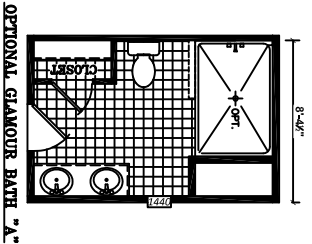

DATE:	2-17-2019	TOTAL:	1,560 ft²	UNIT SPECIFICATIONS:	DRAWING/MODEL NUMBER:
VERSION	K - 3-12-2020	LIVING SPACE:	1,560 ft²	LEGEND EXPRESS	
REFERENCE:	MO32	PORCH:	0 ft²	4 BEDROOM / 2 BATH	2860032L GX

ScotBilt
HOMES, INC.