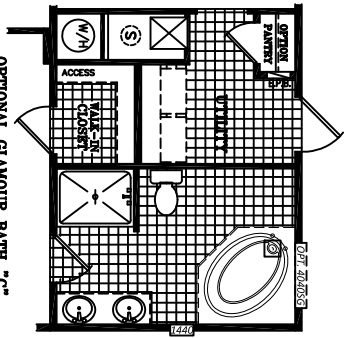

DATE:	2-17-2019	TOTAL:	1,560 ft²	UNIT SPECIFICATIONS:	DRAWING/MODEL NUMBER:
VERSION	K - 3-12-2020	LIVING SPACE:	1,560 ft²	LEGEND EXPRESS	
REFERENCE:	MO32	PORCH:	0 ft²	4 BEDROOM / 2 BATH	2860032L GX

ScotBilt
HOMES, INC.