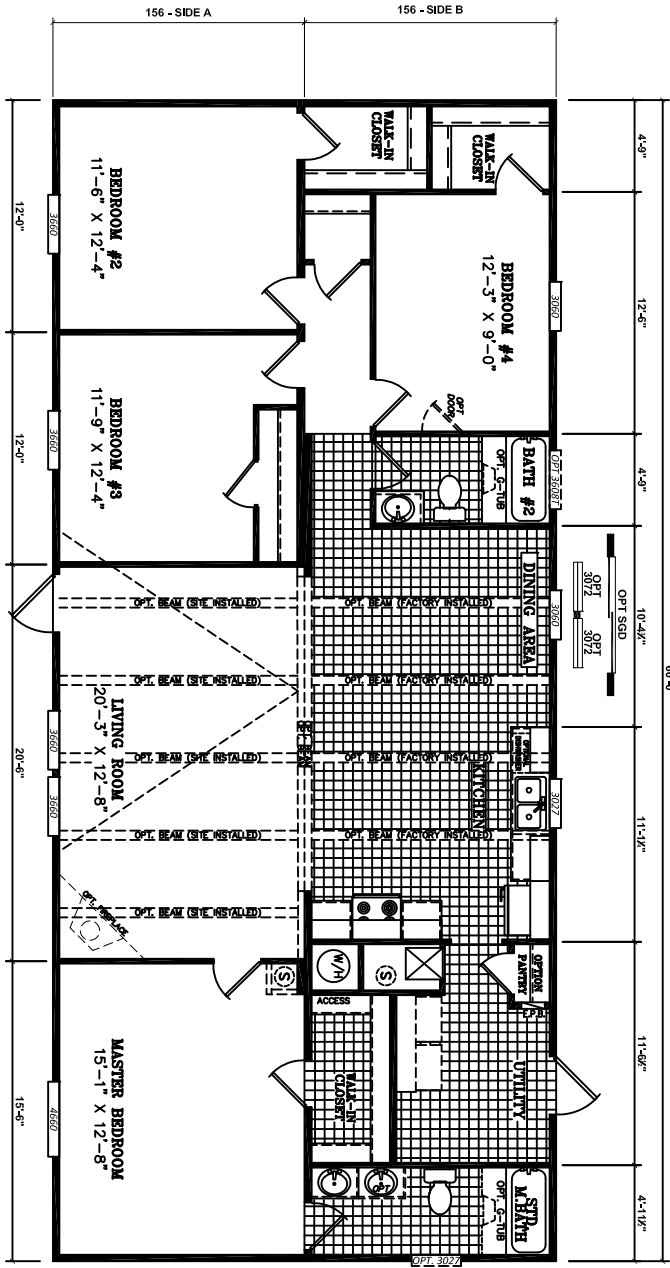

DATE:	2-17-2019	TOTAL:	1,560 ft²	UNIT SPECIFICATIONS:	DRAWING/MODEL NUMBER:
VERSION	K - 3-12-2020	LIVING SPACE:	1,560 ft²	LEGEND EXPRESS	
REFERENCE:	MO32	PORCH:	0 ft²	4 BEDROOM / 2 BATH	2860032L GX

ScotBilt
HOMES, INC.