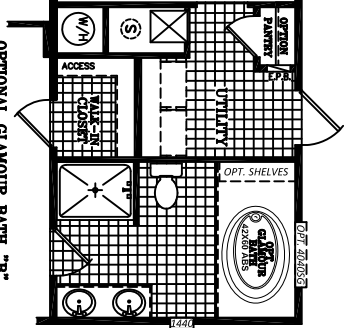

DATE:	2-17-2019	TOTAL:	1,560 ft²	UNIT SPECIFICATIONS:	DRAWING/MODEL NUMBER:
VERSION	K - 3-12-2020	LIVING SPACE:	1,560 ft²	LEGEND EXPRESS	
REFERENCE:	MO32	PORCH:	0 ft²	4 BEDROOM / 2 BATH	2860032L GX

ScotBilt
HOMES, INC.