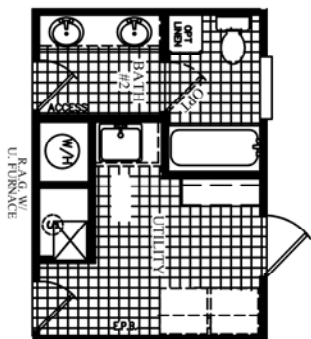

OPT UPDRAFT FURNACE
LAYOUT

76'-0"

HINGED ROOF NOT AVAILABLE IN W3

DATE:	07/21/2016
REVISED:	D
REFERENCE:	M241

AREA	TOTAL:	2255 ft ²
	LIVING SPACE:	2255 ft ²
	PORCH:	0 ft ²

UNIT SPECIFICATIONS:	FREEDOM 32' X 80' 4 BEDROOM / 2 BATH
----------------------	---

DRAWING/MODEL NUMBER:
3276241FDM

HITCH-END