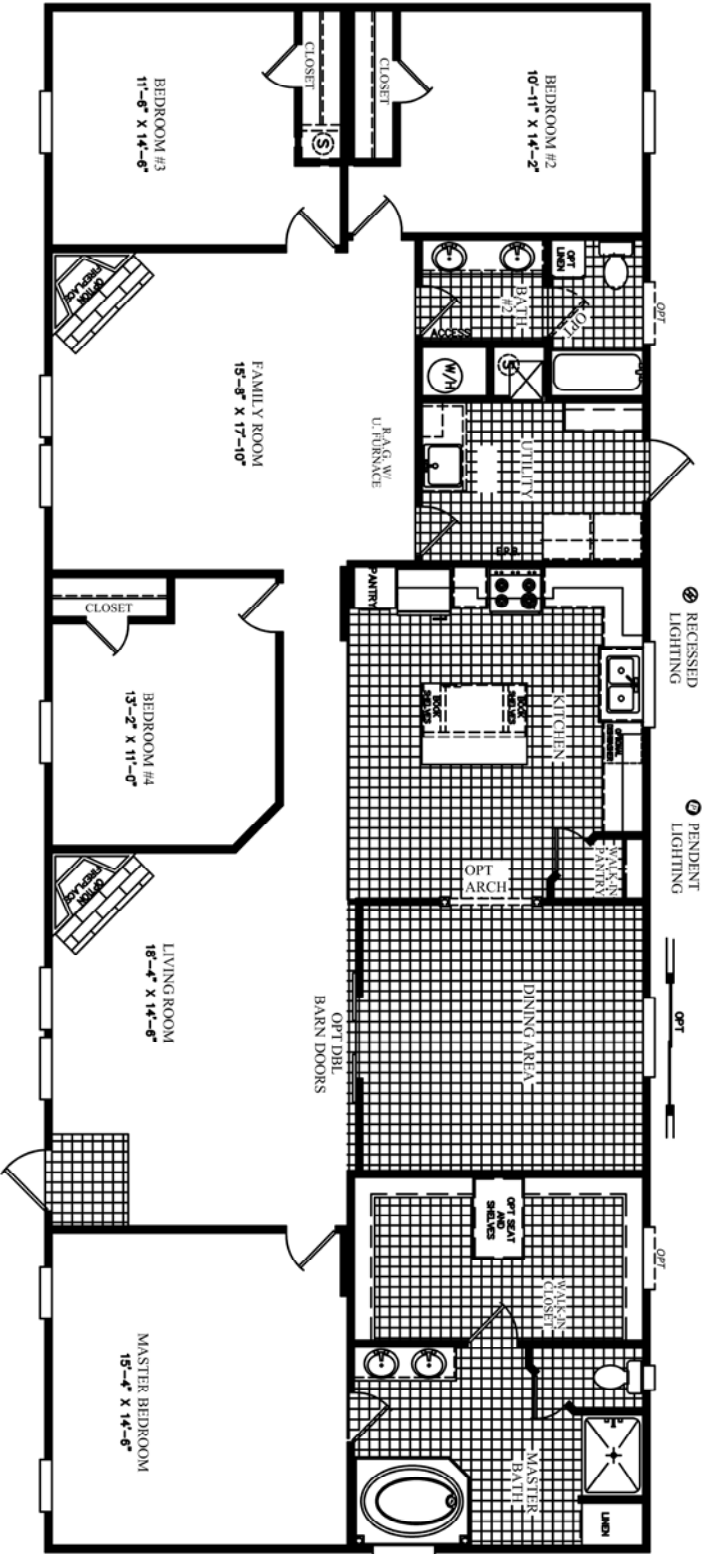

OPT UPDRAFT FURNACE
LAYOUT

76'-0"

HINGED ROOF NOT AVAILABLE IN W3

DATE:	07/21/2016
REVISED:	D
REFERENCE:	M241

AREA	TOTAL:	2255 ft ²
	LIVING SPACE:	2255 ft ²
	PORCH:	0 ft ²

UNIT SPECIFICATIONS:	FREEDOM 32' X 80' 4 BEDROOM / 2 BATH
----------------------	---

DRAWING/MODEL NUMBER:
3276241FDM

HITCH-END