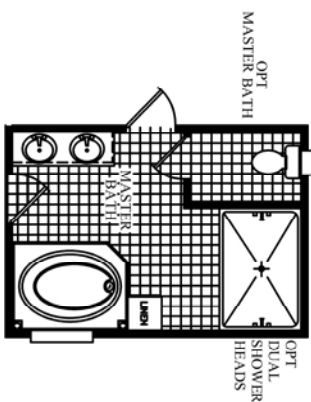

OPT UPDRAFT FURNACE
LAYOUT

76'-0"

HINGED ROOF NOT AVAILABLE IN W3

DATE:	07/21/2016
REVISED:	D
REFERENCE:	M241

AREA	TOTAL:	2255 ft ²
	LIVING SPACE:	2255 ft ²
	PORCH:	0 ft ²

UNIT SPECIFICATIONS:	FREEDOM 32' X 80' 4 BEDROOM / 2 BATH
----------------------	---

DRAWING/MODEL NUMBER:
3276241FDM

HITCH-END