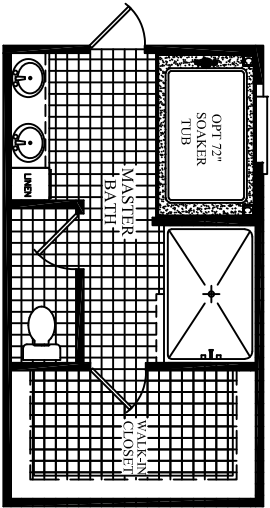

DATE: 09/05/2018
 VERSION: A
 REFERENCE: M334

AREA
 TOTAL: 1,780 ft²
 LIVING SPACE: 1,780 ft²
 PORCH: 0 ft²

UNIT SPECIFICATIONS:
FREEDOM
 37' X 64'
 3 BEDROOM / 2 BATH

DRAWING/MODEL NUMBER:
 3260334FDM

Scotbilt
 HOMES, INC.

60'-0"

HITCH-END