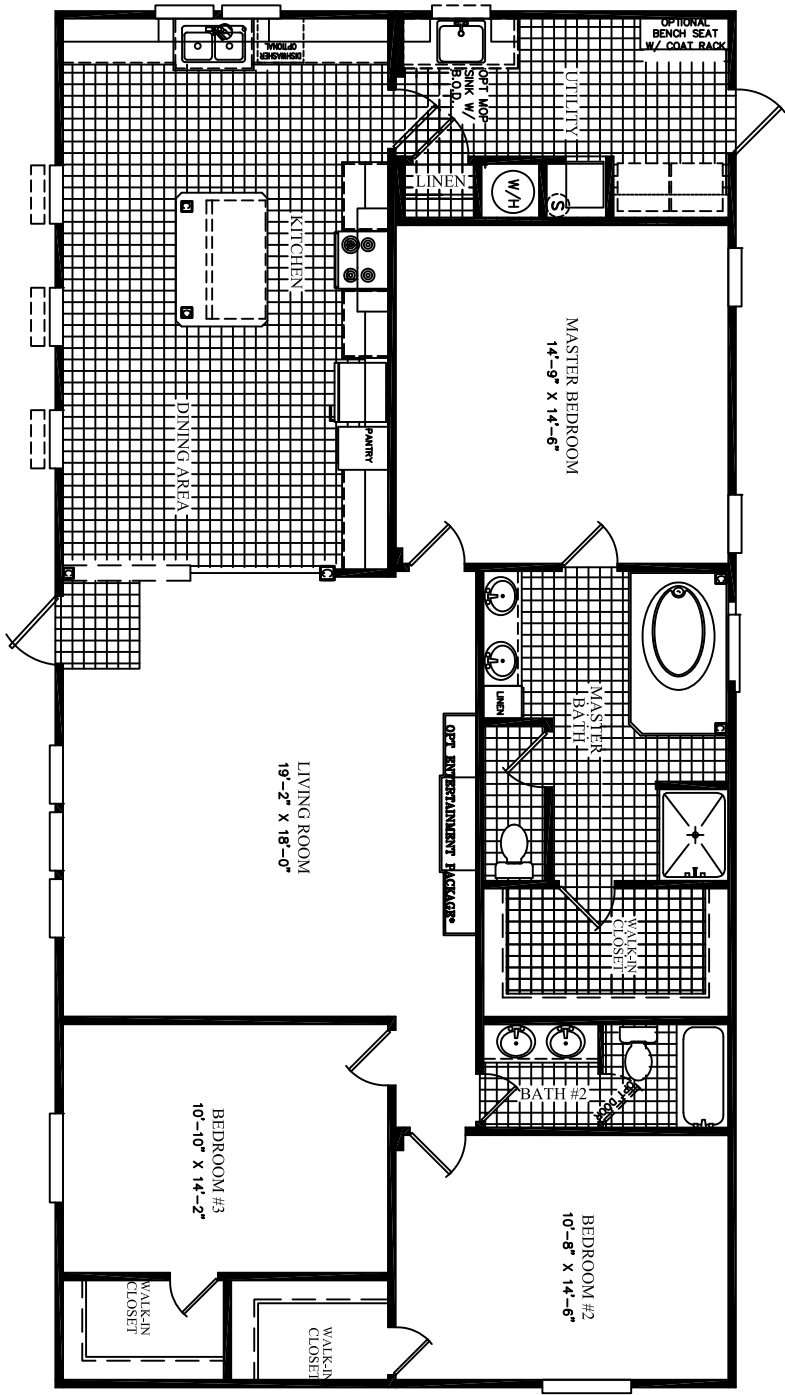

DATE: 09/05/2018
 VERSION: A
 REFERENCE: M334

AREA
 TOTAL: 1,780 ft²
 LIVING SPACE: 1,780 ft²
 PORCH: 0 ft²

UNIT SPECIFICATIONS:
FREEDOM
 37' X 64'
 3 BEDROOM / 2 BATH

DRAWING/MODEL NUMBER:
 3260334FDM

Scotbilt
 HOMES, INC.

60'-0"

HITCH-END