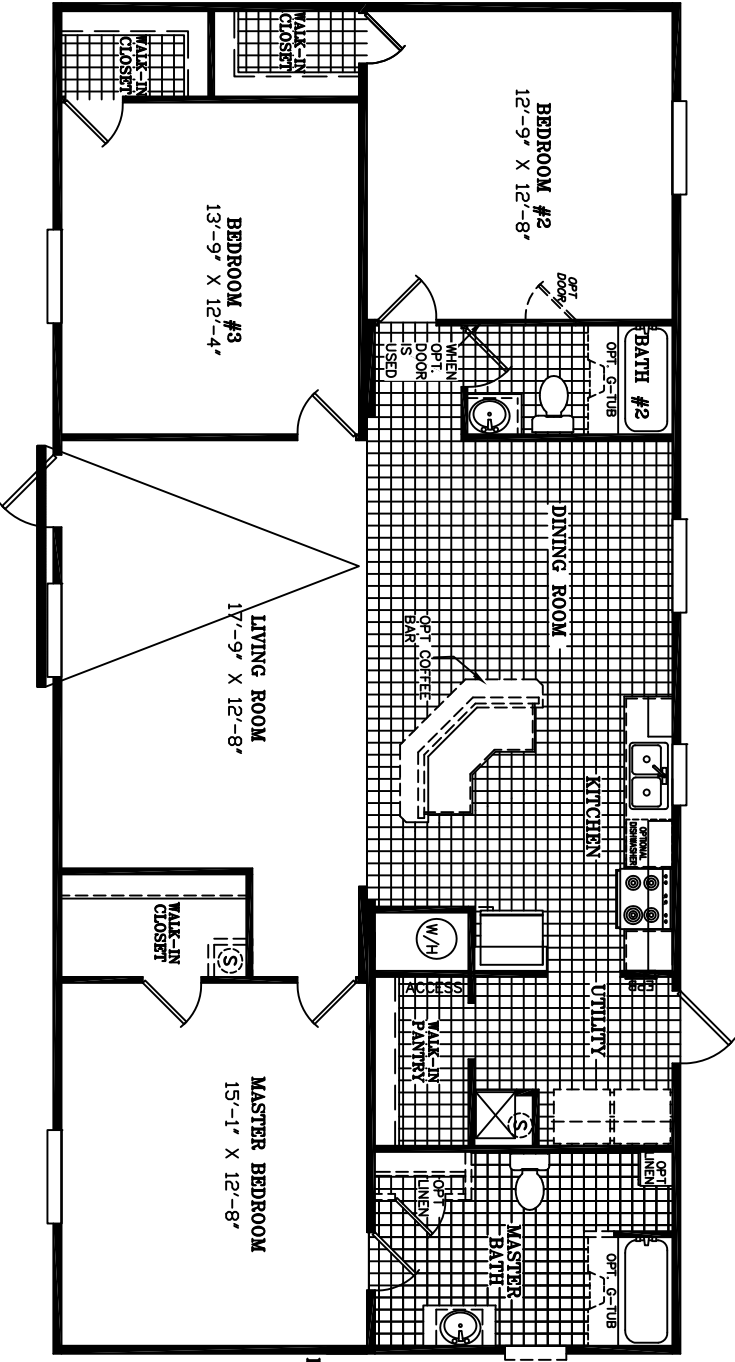

DATE: 02/05/2016
 VERSION: F
 REFERENCE: M215

AREA
 TOTAL: 1,456 ft²
 LIVING SPACE: 1,456 ft²
 PORCH: 0 ft²

UNIT SPECIFICATIONS:
HOME RUN
 28' X 60'
 3 BEDROOM / 2 BATH

DRAWING/MODEL NUMBER:
 2856215HRN

Scotbilt
 HOMES, INC.

56'-0"

OPT DBL LAVS

OPT DBL LAVS

HITCH-END