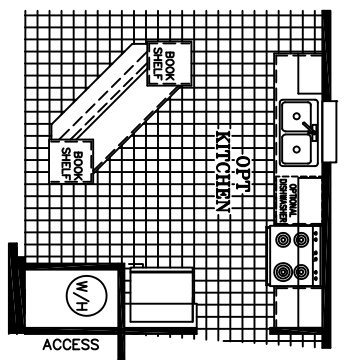

DATE: 02/05/2016
 VERSION: F
 REFERENCE: M215

AREA
 TOTAL: 1,456 ft²
 LIVING SPACE: 1,456 ft²
 PORCH: 0 ft²

UNIT SPECIFICATIONS:
HOME RUN
 28' X 60'
 3 BEDROOM / 2 BATH

DRAWING/MODEL NUMBER:
 2856215HRN

Scotbilt
 HOMES, INC.

56'-0"

OPT DBL LAVS

OPT DBL LAVS

HITCH-END