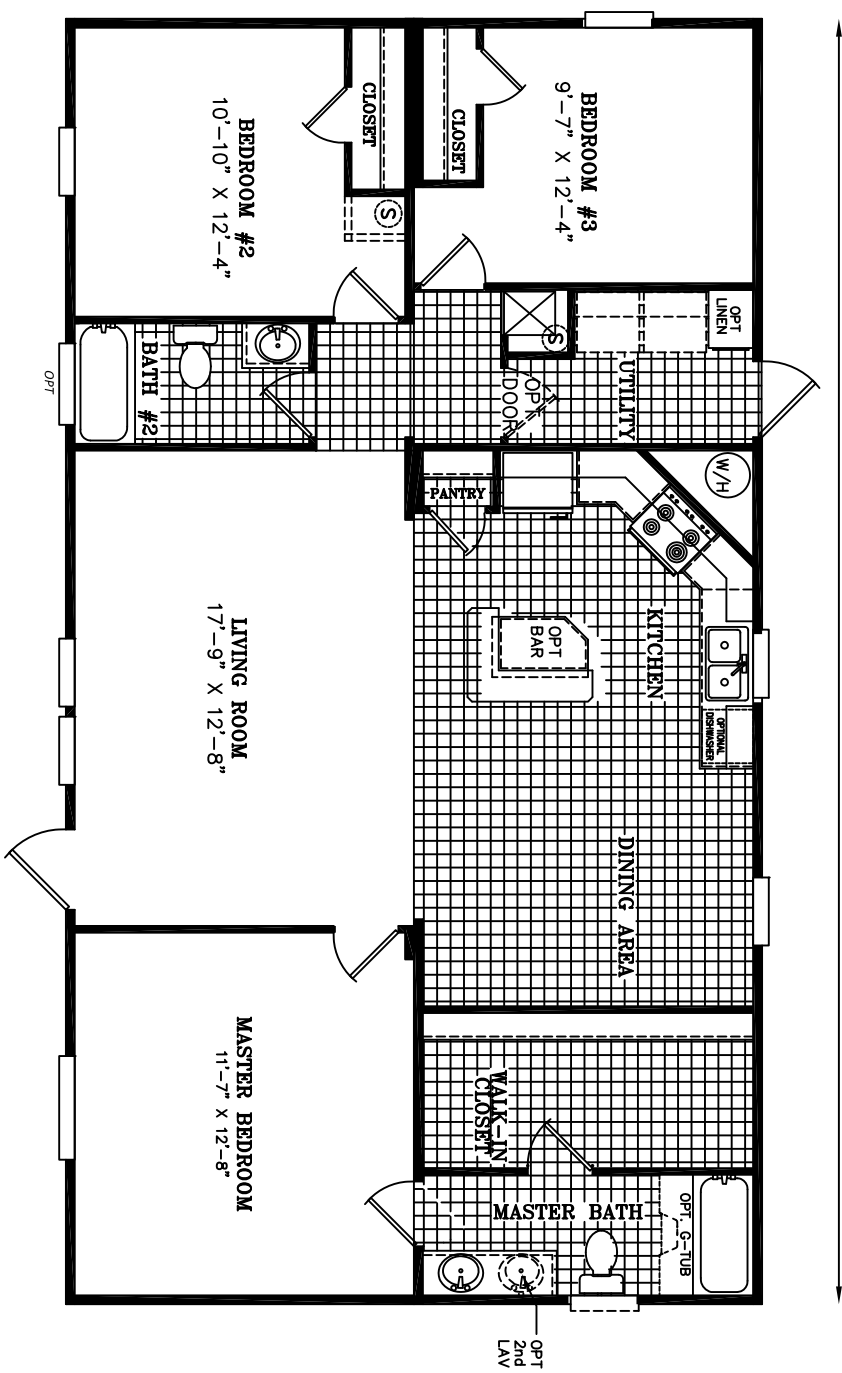

48'-0"

DATE: 07/25/2016
 VERSION: D
 REFERENCE: M234

AREA
 TOTAL: 1,248 ft²
 LIVING SPACE: 1,248 ft²
 PORCH: 0 ft²

UNIT SPECIFICATIONS:
LEGEND EXPRESS
 3 BEDROOM / 2 BATH

DRAWING/MODEL NUMBER:
 2848234LGX