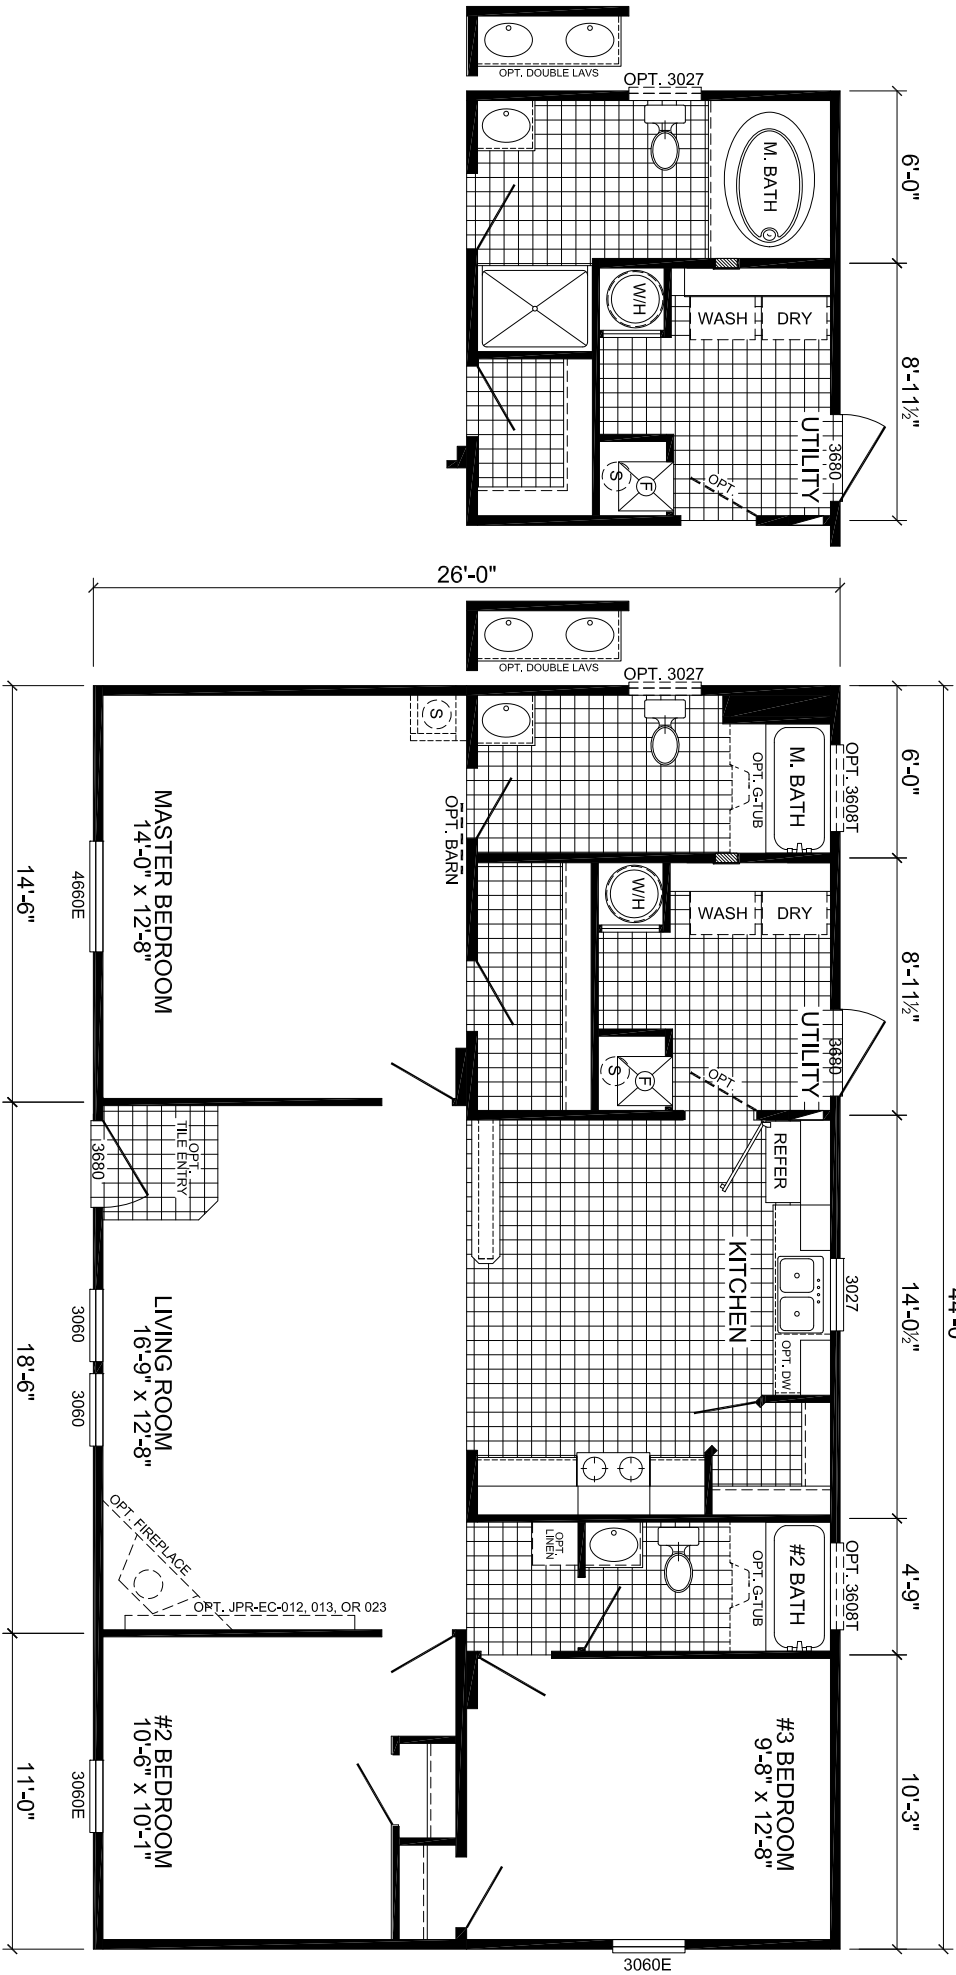

14'-0" DORMER IS STANDARD

Scotbilt

HOMES, INC.

MODEL #: **2844402HRN**

UNIT SPECS: **HOMERUN**
28 X 48 - 3BR 2 BATH

DATE: **2-17-2020**
VERSION: **B**

AREA: **1,144 SQ. FT.**
TOTAL SQUARE FOOTAGE: **1,144 SQ. FT.**
LIVING AREA: **0 SQ. FT.**