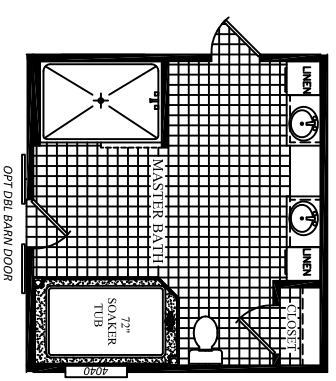

HITCH-END

GLAMOUR BATH-A-
OPT'S

DATE:	04/12/2017
VERSION	C
REFERENCE:	M261

AREA	TOTAL:	1,839	ft ²
	LIVING SPACE:	1,839	ft ²
PORCH:		NA	

UNIT SPECIFICATIONS:	FREEDOM 37' X 66' 3 BEDROOM / 2 BATH
----------------------	---

DRAWING/MODEL NUMBER:	3262261FDM
-----------------------	------------