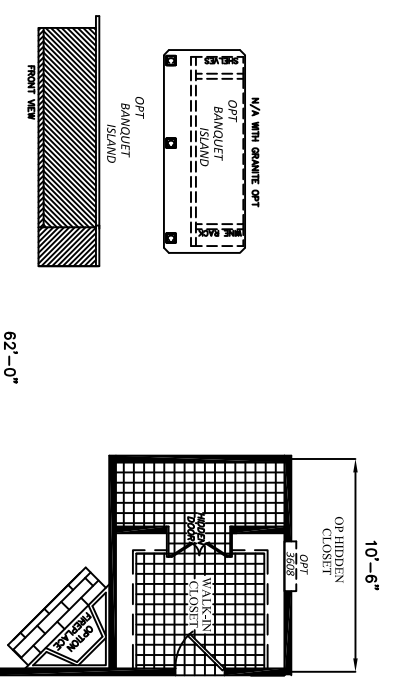

HITCH-END

GLAMOUR BATH-A-
OPT'S

DATE:	04/12/2017
VERSION	C
REFERENCE:	M261

AREA	TOTAL:	1,839	ft ²
	LIVING SPACE:	1,839	ft ²
PORCH:		NA	

UNIT SPECIFICATIONS:	FREEDOM 37' X 66' 3 BEDROOM / 2 BATH
----------------------	---

DRAWING/MODEL NUMBER:	3262261FDM
-----------------------	------------