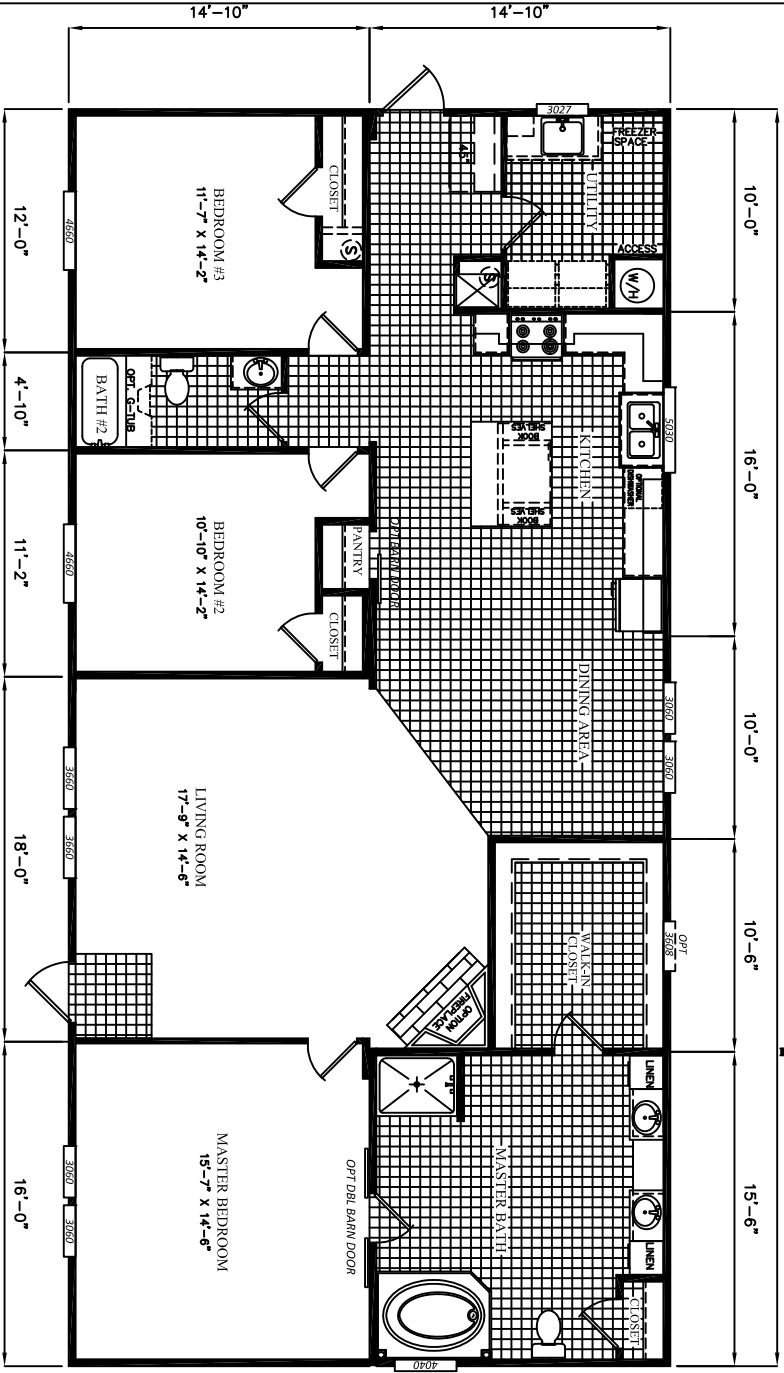

HITCH-END

GLAMOUR BATH-A-
OPT'S

DATE:	04/12/2017
VERSION	C
REFERENCE:	M261

AREA	TOTAL:	1,839	ft ²
	LIVING SPACE:	1,839	ft ²
PORCH:		NA	

UNIT SPECIFICATIONS:	FREEDOM 37' X 66' 3 BEDROOM / 2 BATH
----------------------	---

DRAWING/MODEL NUMBER:	3262261FDM
-----------------------	------------