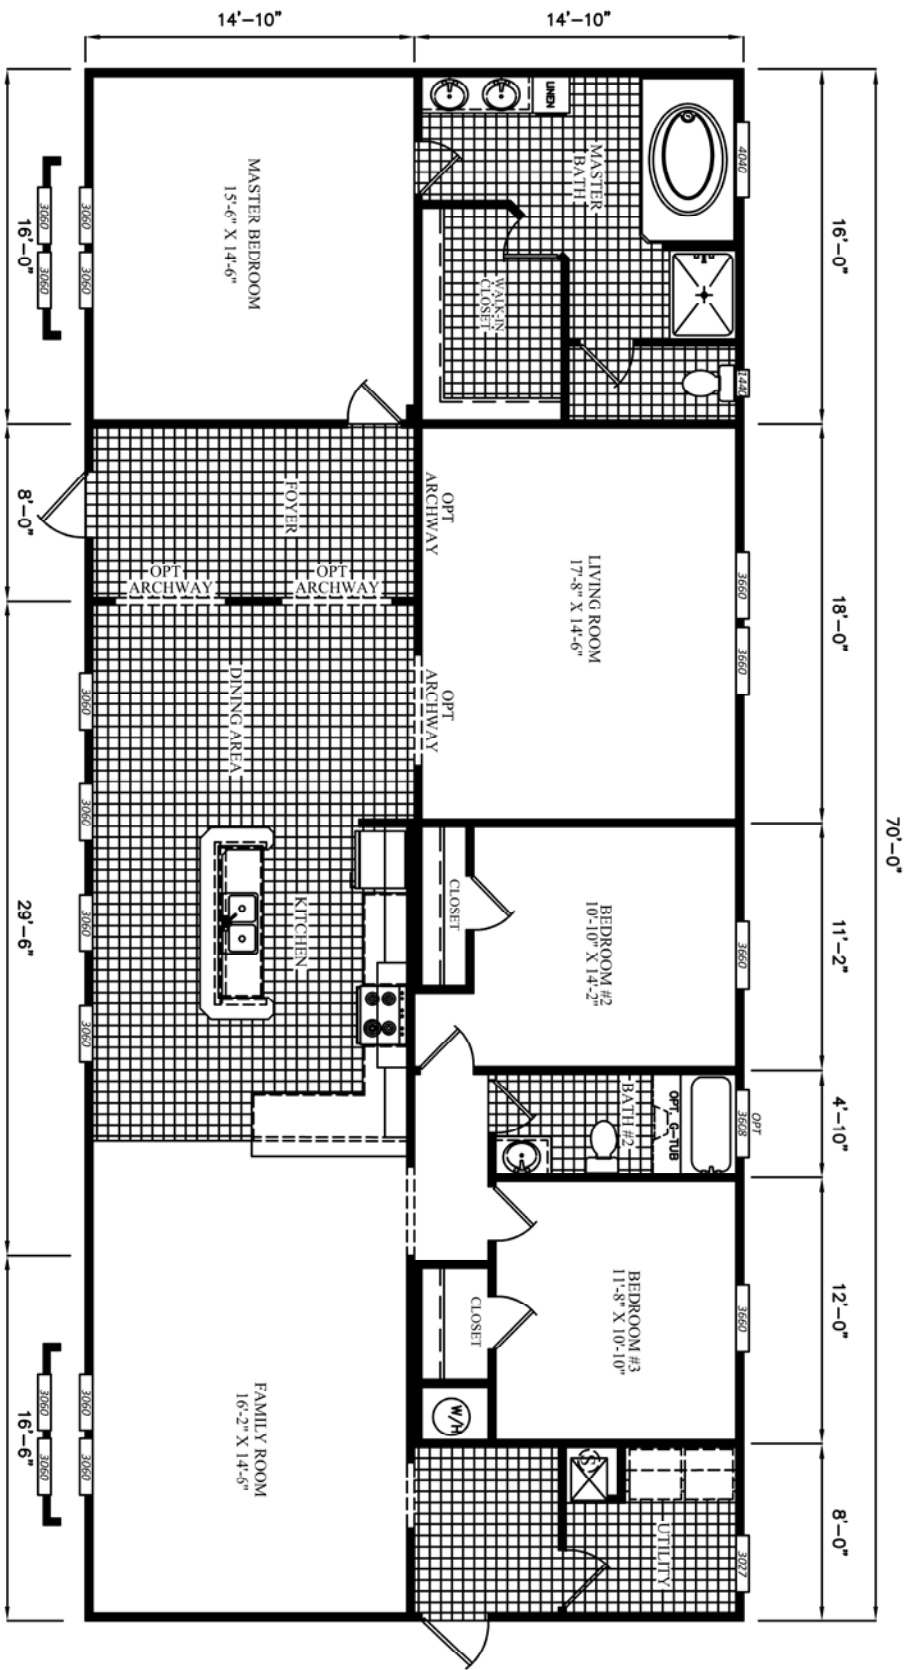

HITCH-END

DATE:	07/28/2016	UNIT SPECIFICATIONS:	DRAWING/MODEL NUMBER:
VERSION:	A	FREEDOM 32' X 74'	3270243FDM
REFERENCE:	M243	3 BEDROOM / 2 BATH	
TOTAL: 2,076 ft ²		AREA	
LIVING SPACE: 2,076 ft ²		TOTAL: 2,076 ft ²	
PORCH: 0 ft ²		LIVING SPACE: 2,076 ft ²	
		PORCH: 0 ft ²	