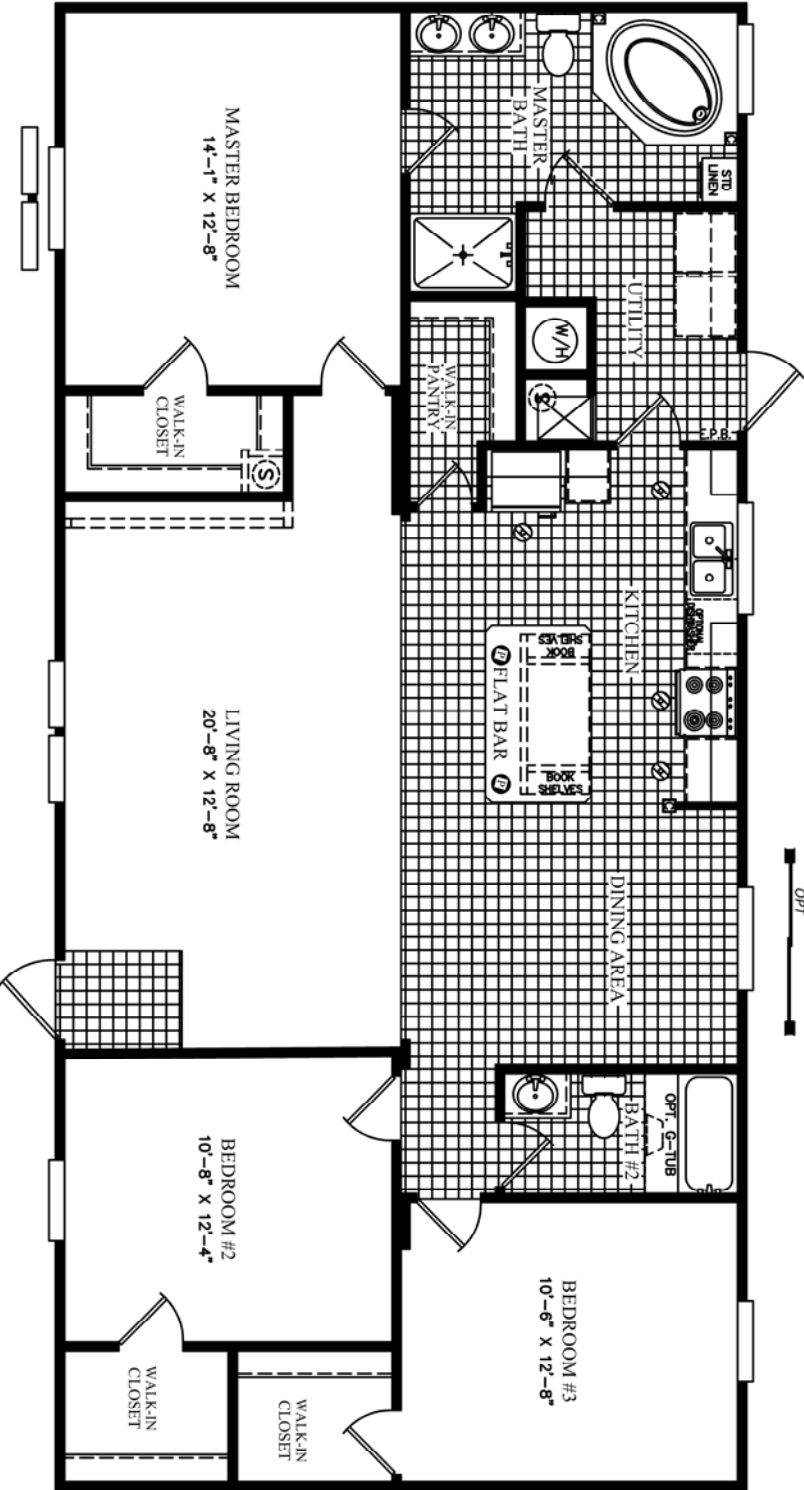

HITCH-END

56'-0"

OPT

- ⊙ PENDENT LIGHTING
- ⊙ RECESSED LIGHTING
- ⊙ HINGED ROOF NOT AVAILABLE IN WZ2 AND WZ3

UNIT SPECIFICATIONS:

FREEDOM
28' X 60'
3 BEDROOM / 2 BATH

DRAWING/MODEL NUMBER:

2856004FDM

DATE: 08/22/2013
VERSION: D
REFERENCE: M004

AREA
TOTAL: 1456 ft²
LIVING SPACE: 1456 ft²
PORCH: 0 ft²