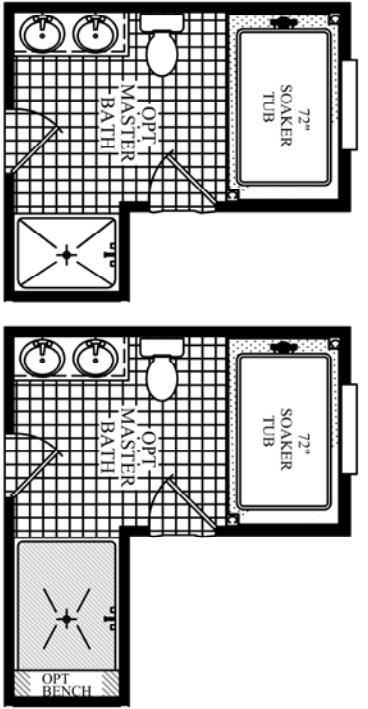

HITCH-END

56'-0"

OPT

- ⊙ PENDENT LIGHTING
- ⊙ RECESSED LIGHTING
- ⊙ HINGED ROOF NOT AVAILABLE IN WZ2 AND WZ3

UNIT SPECIFICATIONS:

FREEDOM
28' X 60'
3 BEDROOM / 2 BATH

DRAWING/MODEL NUMBER:

2856004FDM

DATE: 08/22/2013
VERSION: D
REFERENCE: M004

AREA
TOTAL: 1456 ft²
LIVING SPACE: 1456 ft²
PORCH: 0 ft²